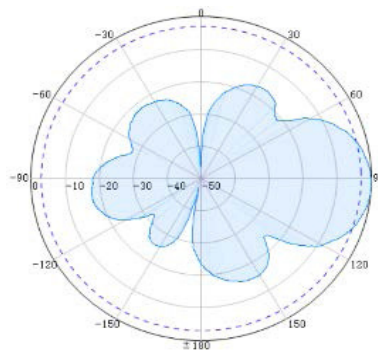

### ELECTRICAL

Frequency Range (MHz)	698 - 960	1710 - 2700
Gain (dBi)	12	13
VSWR	≤ 2.0	≤ 1.8
Polarization	Vertical	
Front to Back Ratio (dB)	≥ 18	
Horizontal Beamwidth (°)	65 / 65°	
Vertical Beamwidth (°)	35 / 32°	
Input Impedance (Ω)	50	
Max. Power (W)	100	
Lightning Protection	DC Ground	

## MECHANICAL

Connector	N Female
Dimensions	650 x 280 x 130 mm (25.5" x 11" x 5")
Weight	6.5 kg
Reflector Material	Aluminium
Radome Material	UV - PVC
Rated Wind Velocity	210 km/h
Operating Temperature	-40°C to 65°C
Mounting Pole	Ø38 - Ø52 mm

## RADIATION PATTERN

Horizontal

Vertical

850 MHz

2100 MHz