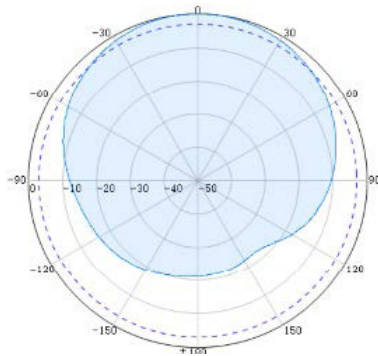

### ELECTRICAL

Frequency Range (MHz)	698 - 960	1710 - 2700
Gain (dBi)	12	13
VSWR	≤ 2.0	≤ 1.8
Polarization	Vertical	
Front to Back Ratio (dB)	≥ 18	
Horizontal Beamwidth (°)	65 / 65°	
Vertical Beamwidth (°)	35 / 32°	
Input Impedance (Ω)	50	
Max. Power (W)	100	
Lightning Protection	DC Ground	

## MECHANICAL

Connector	N Female
Dimensions	650 x 280 x 130 mm (25.5" x 11" x 5")
Weight	6.5 kg
Reflector Material	Aluminium
Radome Material	UV - PVC
Rated Wind Velocity	210 km/h
Operating Temperature	-40°C to 65°C
Mounting Pole	Ø38 - Ø52 mm

## RADIATION PATTERN

Horizontal

Vertical

850 MHz

2100 MHz