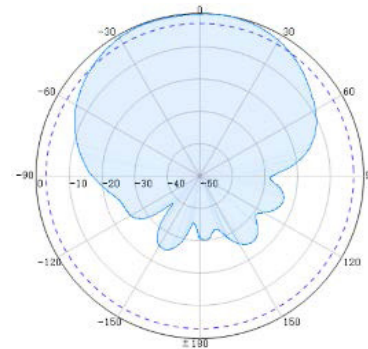

MECHANICAL

Connector	N Female
Dimensions	650 x 280 x 130 mm (25.5" x 11" x 5")
Weight	6.5 kg
Reflector Material	Aluminium
Radome Material	UV - PVC
Rated Wind Velocity	210 km/h
Operating Temperature	-40°C to 65°C
Mounting Pole	Ø38 - Ø52 mm

RADIATION PATTERN

Horizontal