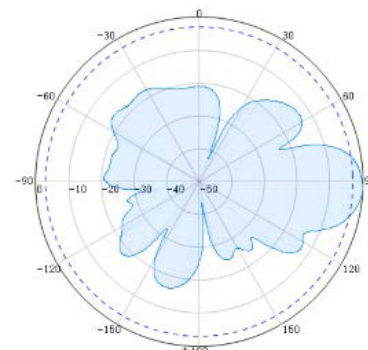

### ELECTRICAL

Frequency Range (MHz)	698 - 960	1710 - 2700
Gain (dBi)	12	13
VSWR	≤ 2.0	≤ 1.8
Polarization	Vertical	
Front to Back Ratio (dB)	≥ 18	
Horizontal Beamwidth (°)	65 / 65°	
Vertical Beamwidth (°)	35 / 32°	
Input Impedance (Ω)	50	
Max. Power (W)	100	
Lightning Protection	DC Ground	

## MECHANICAL

Connector	N Female
Dimensions	650 x 280 x 130 mm (25.5" x 11" x 5")
Weight	6.5 kg
Reflector Material	Aluminium
Radome Material	UV - PVC
Rated Wind Velocity	210 km/h
Operating Temperature	-40°C to 65°C
Mounting Pole	Ø38 - Ø52 mm

## RADIATION PATTERN

Horizontal

Vertical

850 MHz

2100 MHz