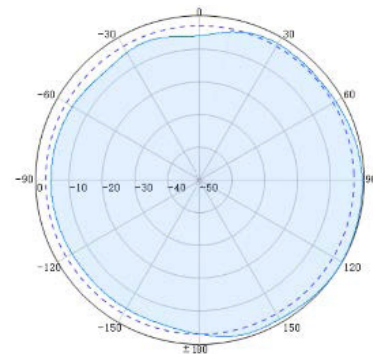

MECHANICAL

Connector	N Female
Dimensions	Ø63 x 750 mm
Weight	2.0 kg
Reflector Material	Aluminium
Radome Material	UV - PVC
Operating Temperature	-40°C to 65°C
Mounting Pole	Ø38 - Ø52 mm

RADIATION PATTERN

Horizontal