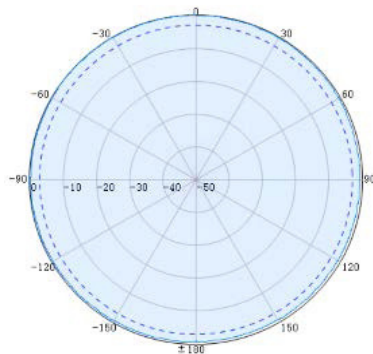

MECHANICAL

Connector	N Female
Dimensions	Ø63 x 750 mm
Weight	2.0 kg
Reflector Material	Aluminium
Radome Material	UV - PVC
Operating Temperature	-40°C to 65°C
Mounting Pole	Ø38 - Ø52 mm

RADIATION PATTERN

Horizontal