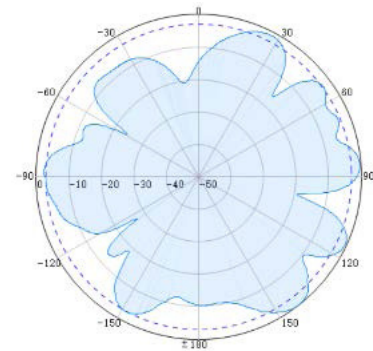

MECHANICAL

Connector	N Female
Dimensions	Ø63 x 750 mm
Weight	2.0 kg
Reflector Material	Aluminium
Radome Material	UV - PVC
Operating Temperature	-40°C to 65°C
Mounting Pole	Ø38 - Ø52 mm

RADIATION PATTERN

Horizontal

Vertical

610 MHz

2170 MHz