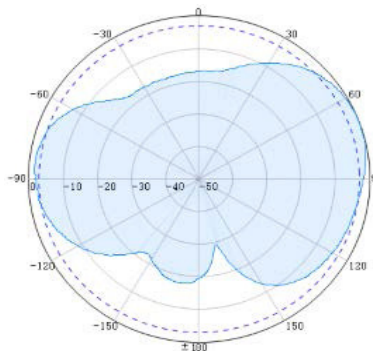

Specifications

ELECTRICAL

Frequency Range (MHz)	617 - 806	806 - 960	1710 - 2700
Gain (dBi)	4.0	4.5	6.0
VSWR	≤ 2.0	≤ 2.0	≤ 2.0
Polarization	Vertical		
Horizontal Beamwidth (°)	360		
Vertical Beamwidth (°)	53	48	25
Input Impedance (Ω)	50		
Max. Input Power (W)	100		
Lightning Protection	DC Ground		

MECHANICAL

Connector	N Female
Dimensions	Ø63 x 750 mm
Weight	2.0 kg
Reflector Material	Aluminium
Radome Material	UV - PVC
Operating Temperature	-40°C to 65°C
Mounting Pole	Ø38 - Ø52 mm

RADIATION PATTERN

Horizontal

Vertical

610 MHz

2170 MHz