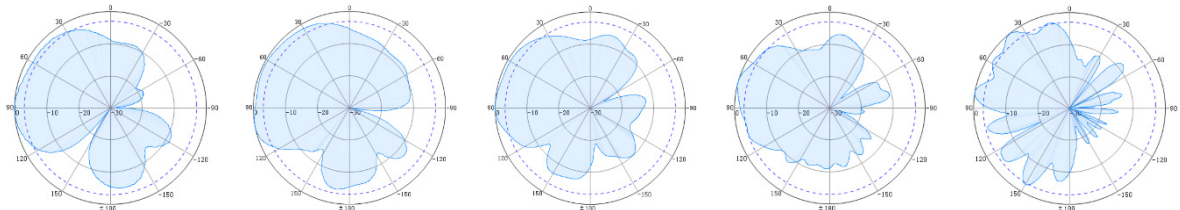

MECHANICAL DRAWING

RADIATION PATTERN

Horizontal

Vertical

380 MHz

430 MHz

600 MHz

806 MHz

960 MHz

Horizontal

Vertical

1710 MHz

2170 MHz

2500

3300

6000 MHz