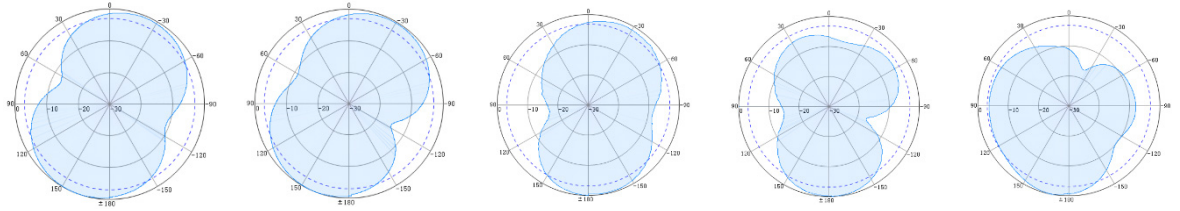

MECHANICAL DRAWING

RADIATION PATTERN

Horizontal

Vertical

380 MHz

430 MHz

600 MHz

806 MHz