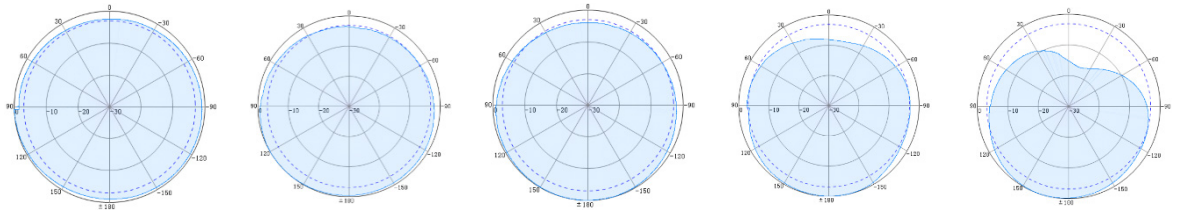

MECHANICAL DRAWING

RADIATION PATTERN

Horizontal

Vertical

380 MHz

430 MHz

600 MHz

806 MHz

960 MHz

Horizontal

Vertical

1710 MHz

2170 MHz

2500

3300

6000 MHz