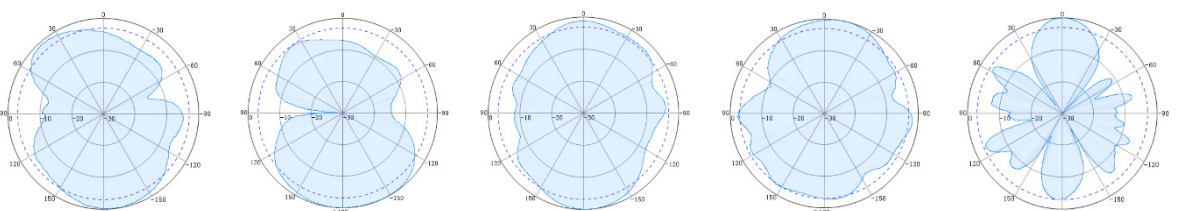

MECHANICAL DRAWING

RADIATION PATTERN

Horizontal

Vertical

380 MHz

430 MHz

600 MHz

806 MHz

960 MHz

Horizontal

Vertical

1710 MHz

2170 MHz

2500

3300

6000 MHz