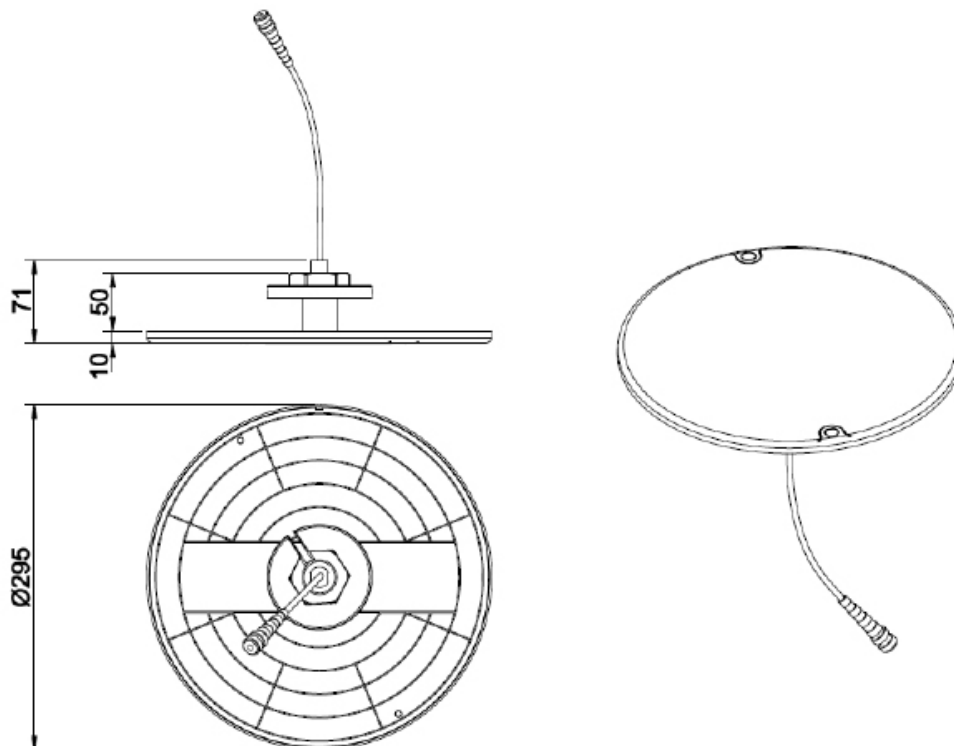

MECHANICAL

Connector	N Female
Dimensions (mm)	Ø295 x 10
Weight (kg)	~ 0.5
Color	White
Reflector Material	RF - PCB
Radome Material	ABS (UV Stablized), White, RAL 9003
Operating Temperature (°C)	- 40 to +65

MECHANICAL DRAWING