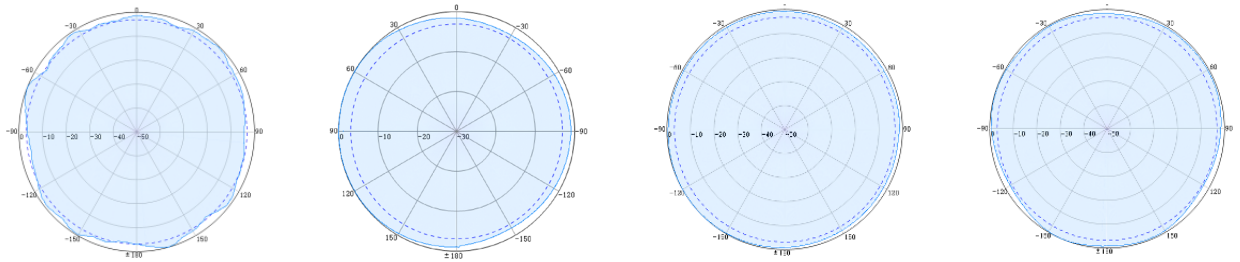

MECHANICAL

Connector	N Female
Dimensions	Ø186x86 mm
Weight	~ 0.25 kg
Reflector Material	Aluminium
Radome Material	ABS (UV Stabilized)
Operating Temperature	-40°C to +65°C

RADIATION PATTERN

Horizontal