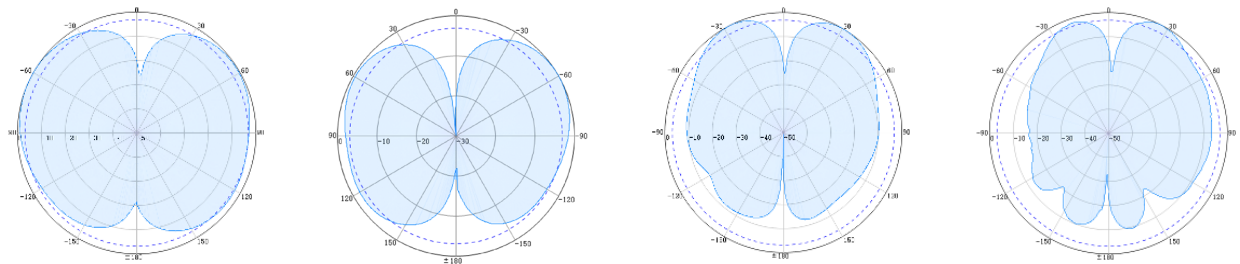

MECHANICAL

Connector	N Female
Dimensions	Ø186x86 mm
Weight	~ 0.25 kg
Reflector Material	Aluminium
Radome Material	ABS (UV Stabilized)
Operating Temperature	-40°C to +65°C

RADIATION PATTERN

Horizontal

Vertical

617 MHz

896 MHz

2170 MHz

3800 MHz